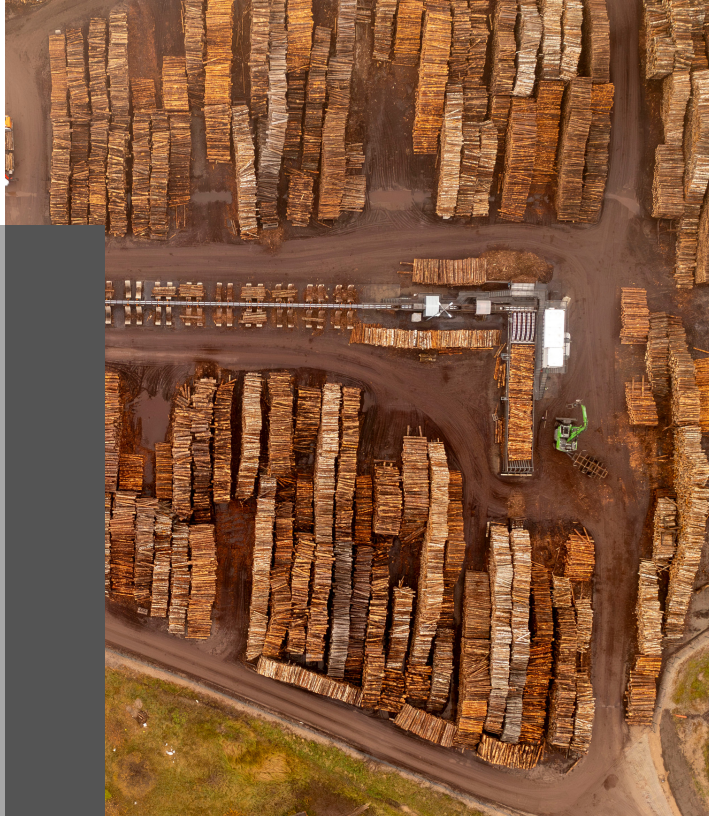

Dimensions PALLET BOARDS

Thickness	14 mm-42 mm
Width	68 mm-150 mm
Length	800 mm-1800 mm 2400 mm 3000 mm 3600 mm 3640 mm

Certifications

- FSC Controlled Wood
- FSC MIX
- Heat Treatment